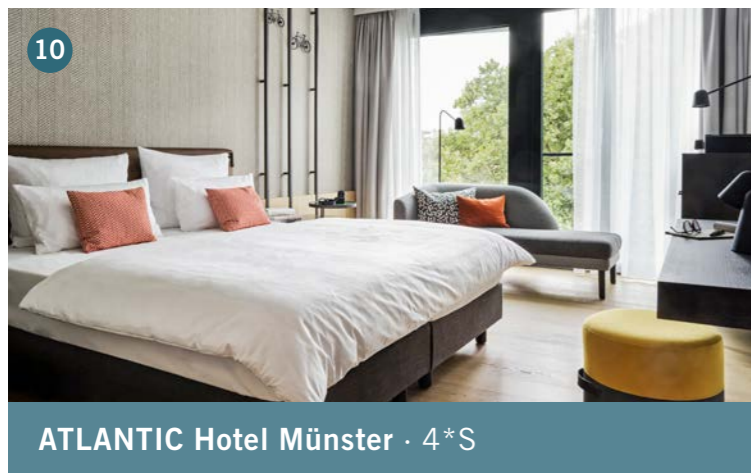

ATLANTIC Hotel Münster · 4*S