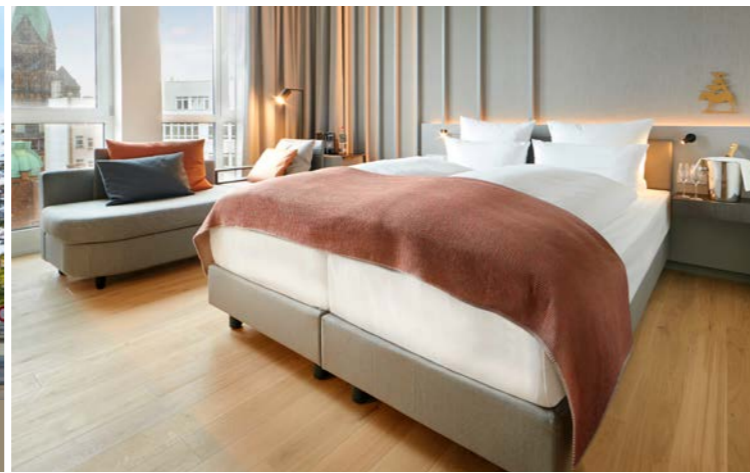

Everything extraordinary

At a glance:

- Pick up and drop off possible outside hotel
- Public coach parking outside hotel and nearby
- Excellent public transport connections
- Top-quality Franco-German cuisine
- City centre location with Old Town highlights

★ Guided city tours (incl. by boat) / Visit to Beck's Brewery

Prices:

Single room	from	€109.00
Double room	from	€65.00
Half-board	from	€47.00
Extra bed	from	€40.00

(All prices are per person per night)

Package for tour groups:

- 2 overnight stays incl. breakfast
- 1 welcome drink in the alto bar
- Night watchman tour

from €240.00 in a single room
from €185.50 pp in a double room

External services must be booked via partners.
Contact information on request.

ATLANTIC Grand Hotel Bremen GmbH · Bredenstraße 2 · 28195 Bremen · Tel. +49 (0)421 620 62-0 · reservierung.ahb@atlantic-hotels.de