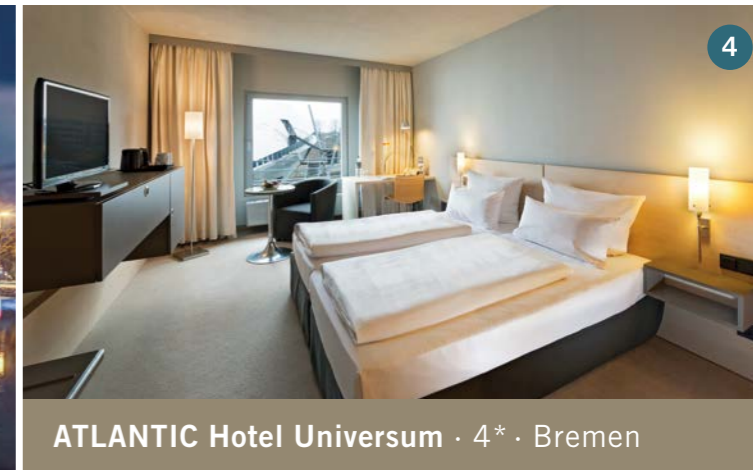

ATLANTIC Hotel Universum · 4* · Bremen

In the centre of the Universum

At a glance:

- Pick up and drop off possible outside hotel
- Coach parking just a few metres away and in the street in front of the hotel
- Good public transport and motorway connections
- Creative and varied cuisine
- Quiet location surrounded by nature

★ Close to Bürgerpark and Stadtwald city parks

Prices:

Single room	from	€89.00
Double room	from	€55.50
Half-board	from	€35.00
Extra bed		—

(All prices are per person per night)

Package for tour groups:

- 2 overnight stays incl. breakfast
- 1 welcome drink in the Campus restaurant
- Entrance to Universum® Bremen science museum

from €182.50 in a single room
from €112.50 pp in a double room

External services must be booked via partners.
Contact information on request.

ATLANTIC Hotel Universum GmbH · Wiener Straße 4 · 28359 Bremen · Tel. +49 (0)421 2467-0 · reservierung.ahu@atlantic-hotels.de