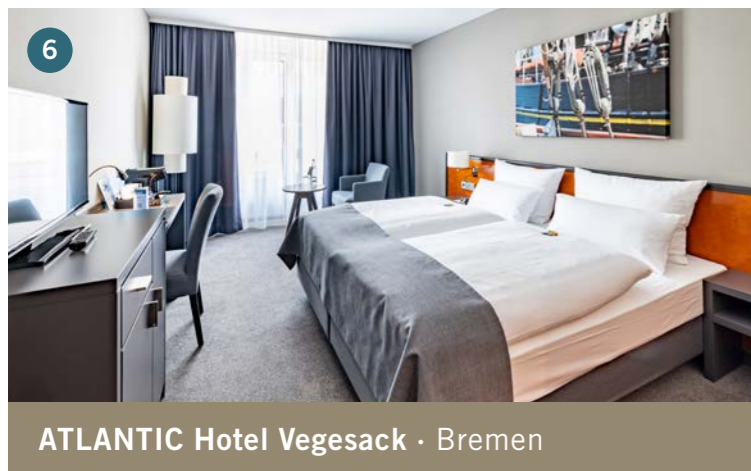

Maritime and more

At a glance:

- Pick up and drop off possible outside hotel
- 350 m to free coach parking
- Good motorway connection
- Breakfast restaurant with sun terrace, half-board available on request
- High-quality gastronomic offerings close by
- ★ Overbeck Museum / Worpswede artists' community

Prices:

Single room	from	€77.00
Double room	from	€47.00
Half-board	from	€35.00
Extra bed	from	€36.00

(All prices are per person per night)

Package for tour groups:

1. 2 overnight stays incl. breakfast
   - 1 midday or evening meal 'kale & pinkel'
   - Guided tour of Maritime Mile, Vegesack
2. **from €210.00 in a single room**
   from €160.00 pp in a double room
3. Bookable from November to the beginning of March

External services must be booked via partners.
Contact information on request.

ATLANTIC Hotel Vegesack GmbH · Sagerstraße 20 · 28757 Bremen · Tel. +49 (0)421 6605-0 · reservierung.ahv@atlantic-hotels.de