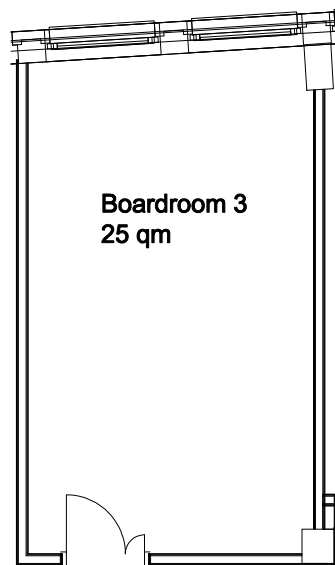

Boardroom 3

Daylight	x
Air-conditioned	-
To be darkened	-
Accessible by car	-
Internet access	WLAN/LAN
Power connection	5 x 220 V
Projector	Mobile
TV connection	x
Sound system	-
Floor covering	Carpet
Location in hotel	1st floor with lift
Other features