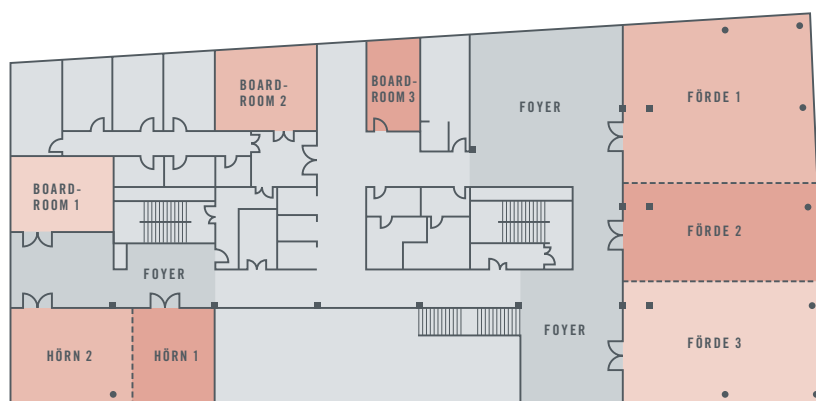

## FUNCTION ROOMS

Our hotel's conference deck has eight air-conditioned function rooms equipped with the latest technology and with space for up to 500 people as well as spacious and bright foyers.

Particular highlights are the conference rooms with a view of the Kiel Fjord, the atmospheric wine cellar and DECK 8, the bar with a roof terrace and a panoramic view of Kiel.

### Capacities

	sqm	Maximum number of persons						Room dimensions		
								Length	Width	Height
Förde 1	160	145	95	40	110	48	130	13.30	12.00	3.20
Förde 2	100	100	60	36	70	42	85	13.50	7.20	3.20
Förde 3	125	120	75	36	80	48	105	14.00	9.00	3.20
Förde 1+2	260	270	145	60	200	72	220	13.40	19.20	3.20
Förde 2+3	225	215	130	50	180	65	190	13.80	16.20	3.20
Förde 1+2+3	385	400	250	80	280	95	330	13.60	28.40	3.20
Hörn 1	30	32	18	15	–	18	–	6.30	5.40	3.20
Hörn 2	60	60	35	24	40	30	–	9.20	6.30	3.20
Hörn 1+2	90	100	60	40	60	45	85	14.60	6.30	3.20
Boardroom 1	40	35	18	15	–	18	–	7.20	5.20	3.20
Boardroom 2	40	40	21	18	–	18	–	7.20	5.60	3.20
Boardroom 3	25	–	–	–	–	12	–	6.70	3.70	3.20

## Visualizations

Here you can get an overview of the individual layout options of our function rooms: