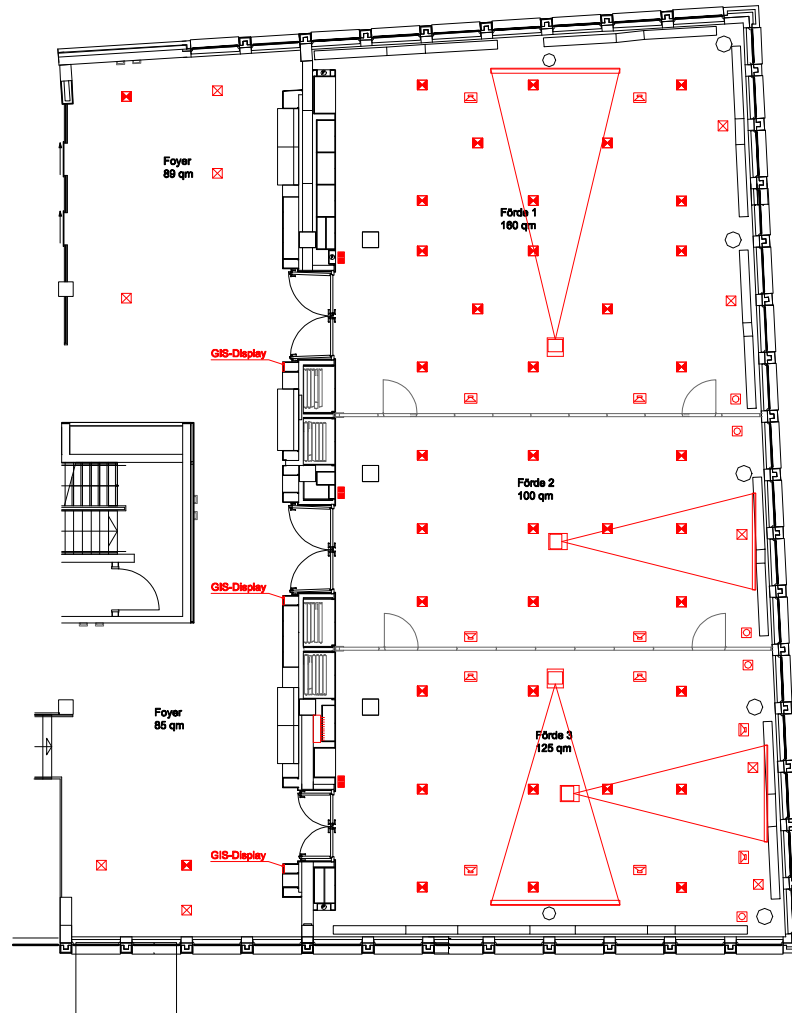

Förde 1+2+3

Daylight	x
Air-conditioned	x
To be darkened	x
Accessible by car	–
Internet access	WLAN/LAN
Power connection	131 x 220 V / 3 x 16 A / 2 x 32 A
Projector	Integrated
TV connection	x
Sound system	x
Floor covering	Carpet
Location in hotel	1st floor with lift
Other features	View on the Kiel Fjord