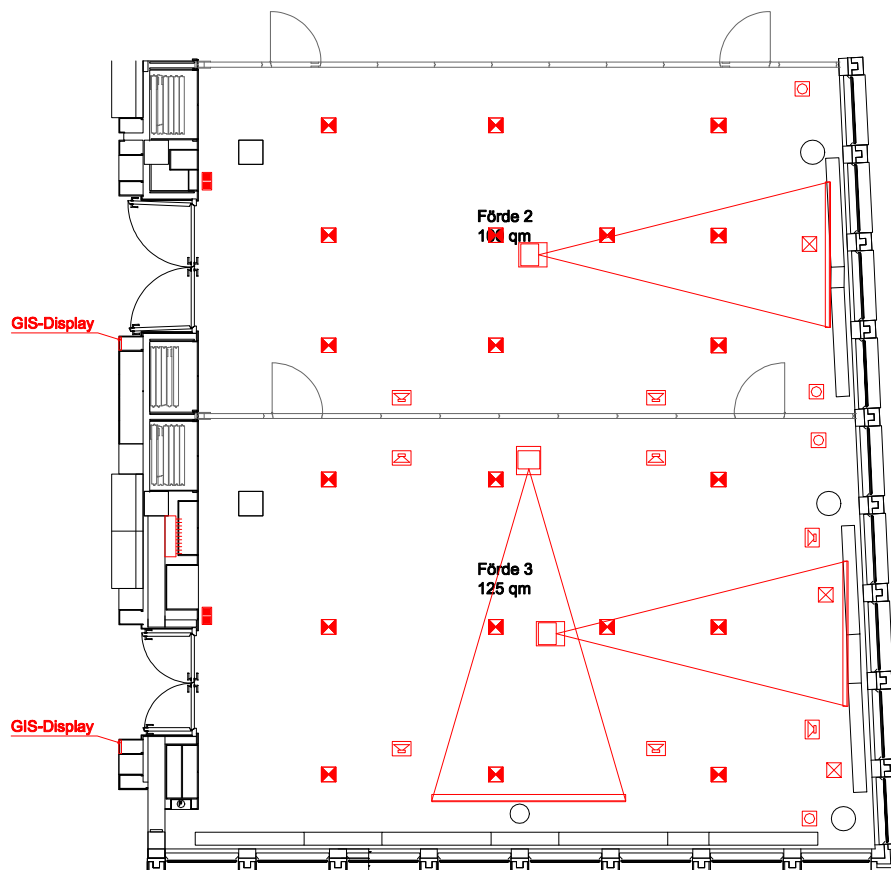

### Capacities

	sqm	Maximum number of persons						Room dimensions		
								Length	Width	Height
Förde 1	160	145	95	40	110	48	130	13.30	12.00	3.20
Förde 2	100	100	60	36	70	42	85	13.50	7.20	3.20
Förde 3	125	120	75	36	80	48	105	14.00	9.00	3.20
Förde 1+2	260	270	145	60	200	72	220	13.40	19.20	3.20
Förde 2+3	225	215	130	50	180	65	190	13.80	16.20	3.20
Förde 1+2+3	385	400	250	80	280	95	330	13.60	28.40	3.20
Hörn 1	30	32	18	15	–	18	–	6.30	5.40	3.20
Hörn 2	60	60	35	24	40	30	–	9.20	6.30	3.20
Hörn 1+2	90	100	60	40	60	45	85	14.60	6.30	3.20
Boardroom 1	40	35	18	15	–	18	–	7.20	5.20	3.20
Boardroom 2	40	40	21	18	–	18	–	7.20	5.60	3.20
Boardroom 3	25	–	–	–	–	12	–	6.70	3.70	3.20

## Förde 3

Daylight	x
Air-conditioned	x
To be darkened	x
Accessible by car	-
Internet access	WLAN/LAN
Power connection	39 x 220 V / 2 x 16 A / 1 x 32 A
Projector	Integrated
TV connection	x
Sound system	x
Floor covering	Carpet
Location in hotel	1st floor with lift
Other features	View on the Kiel Fjord

## Förde 1+2

Daylight	x
Air-conditioned	x
To be darkened	x
Accessible by car	-
Internet access	WLAN/LAN
Power connection	92 x 220 V / 4 x 16 A / 1 x 32 AA
Projector	Integrated
TV connection	x
Sound system	x
Floor covering	Carpet
Location in hotel	1st floor with lift
Other features	View on the Kiel Fjord

## Förde 2 + 3

Daylight	x
Air-conditioned	x
To be darkened	x
Accessible by car	-
Internet access	WLAN/LAN
Power connection	77 x 220 V / 4 x 16 A / 1 x 32 A
Projector	Integrated
TV connection	x
Sound system	x
Floor covering	Carpet
Location in hotel	1st floor with lift
Other features	View on the Kiel Fjord