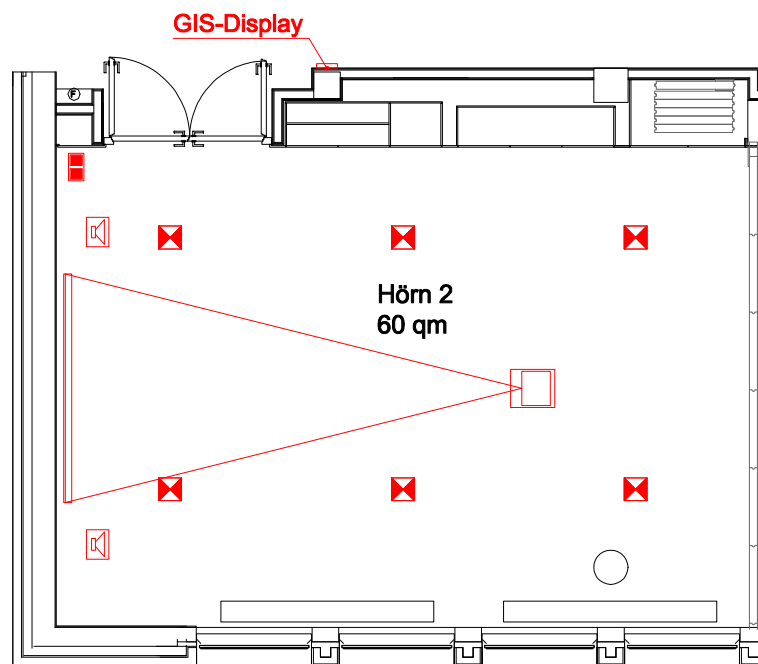

Hörn 2

Daylight	x
Air-conditioned	x
To be darkened	x
Accessible by car	-
Internet access	WLAN/LAN
Power connection	21 x 220 V
Projector	Integrated
TV connection	x
Sound system	x
Floor covering	Wood
Location in hotel	1st floor with lift
Other features