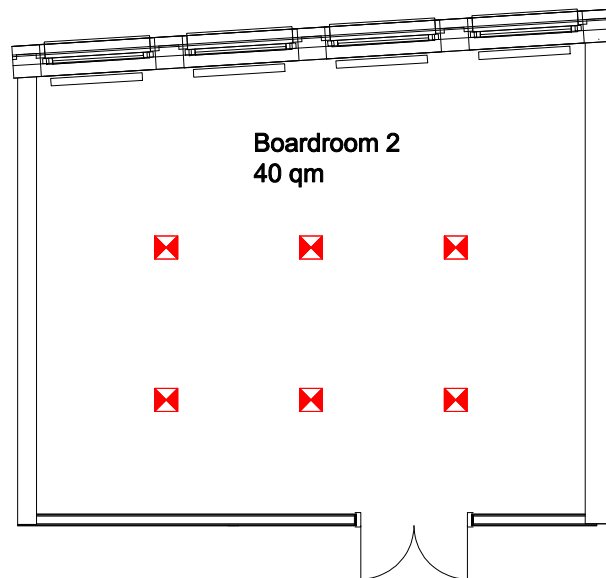

Boardroom 2

Daylight	x
Air-conditioned	x
To be darkened	x
Accessible by car	-
Internet access	WLAN/LAN
Power connection	23 x 220 V
Projector	Mobile
TV connection	x
Sound system	-
Floor covering	Carpet
Location in hotel	1st floor with lift
Other features