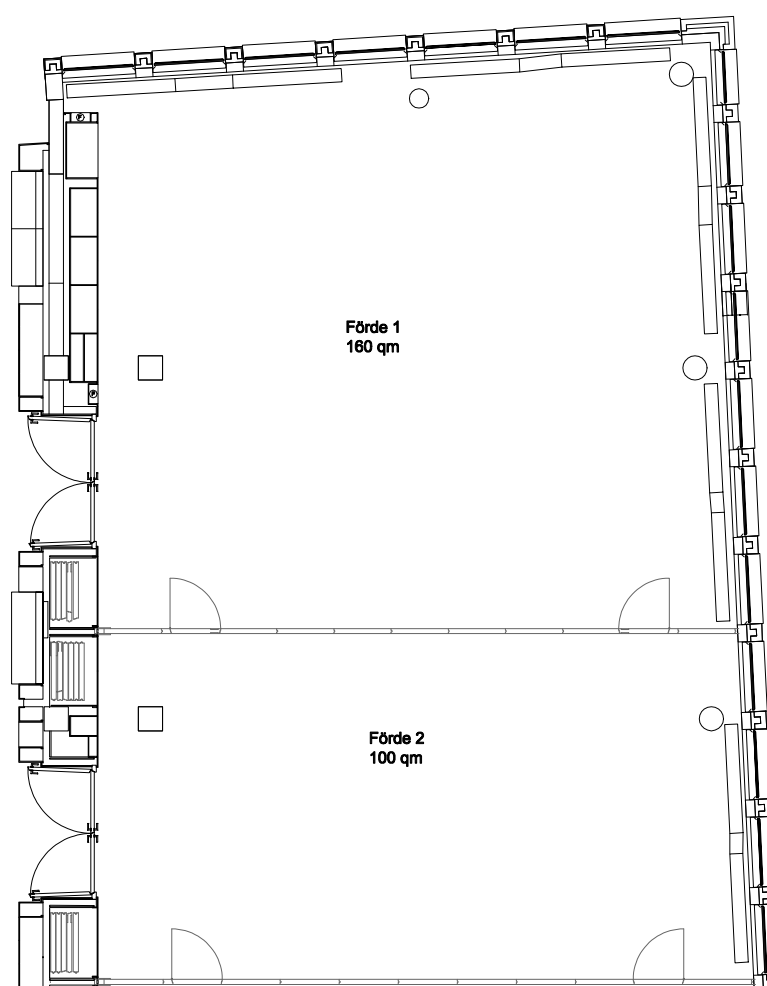

Förde 1+2

Daylight	x
Air-conditioned	x
To be darkened	x
Accessible by car	-
Internet access	WLAN/LAN
Power connection	92 x 220 V / 4 x 16 A / 1 x 32 AA
Projector	Integrated
TV connection	x
Sound system	x
Floor covering	Carpet
Location in hotel	1st floor with lift
Other features	View on the Kiel Fjord