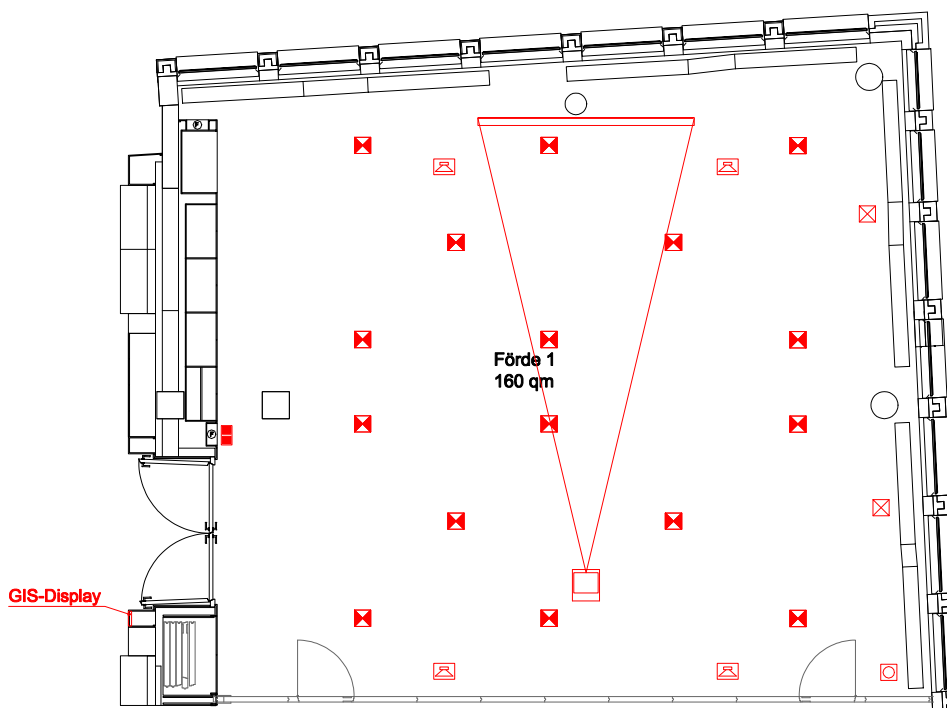

Visualizations

Here you can get an overview of the individual layout options of our function rooms:

Förde 1

Daylight	x
Air-conditioned	x
To be darkened	x
Accessible by car	-
Internet access	WLAN/LAN
Power connection	54 x 220 V / 2 x 16 A / 1 x 32 A
Projector	Integrated
TV connection	x
Sound system	x
Floor covering	Carpet
Location in hotel	1st floor with lift
Other features	View on the Kiel Fjord