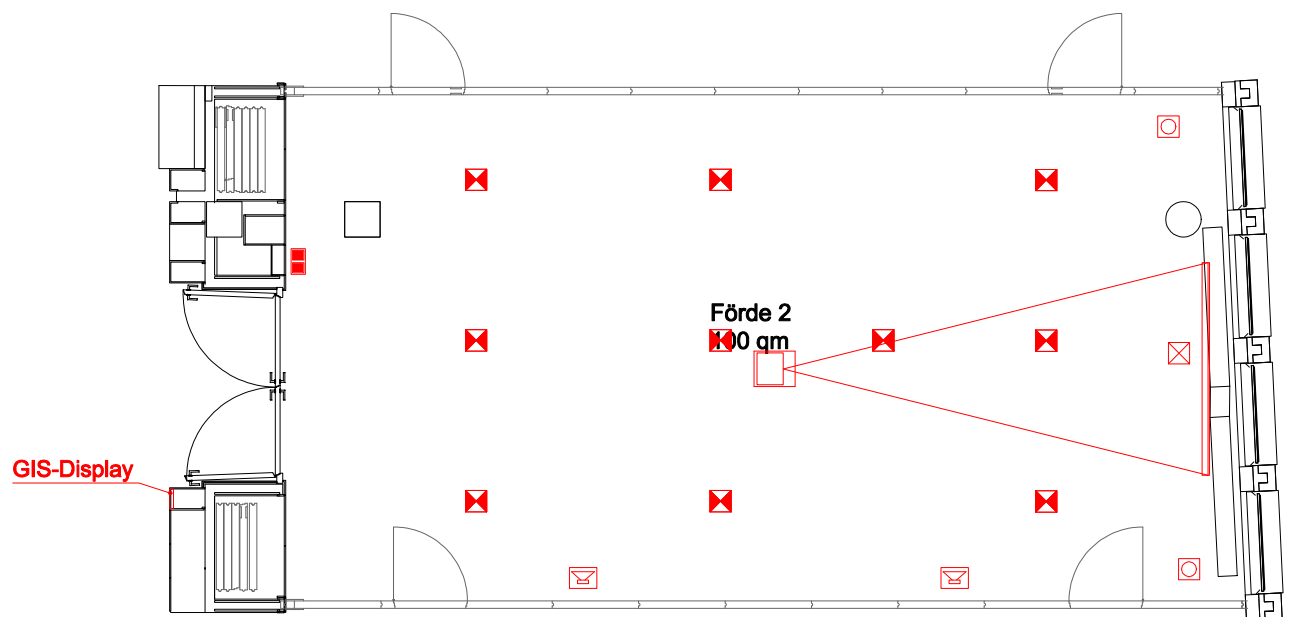

Förde 2

Daylight	x
Air-conditioned	x
To be darkened	x
Accessible by car	-
Internet access	WLAN/LAN
Power connection	38 x 220 V / 2 x 16 A
Projector	Integrated
TV connection	x
Sound system	-
Floor covering	Carpet
Location in hotel	1st floor with lift
Other features	View on the Kiel Fjord