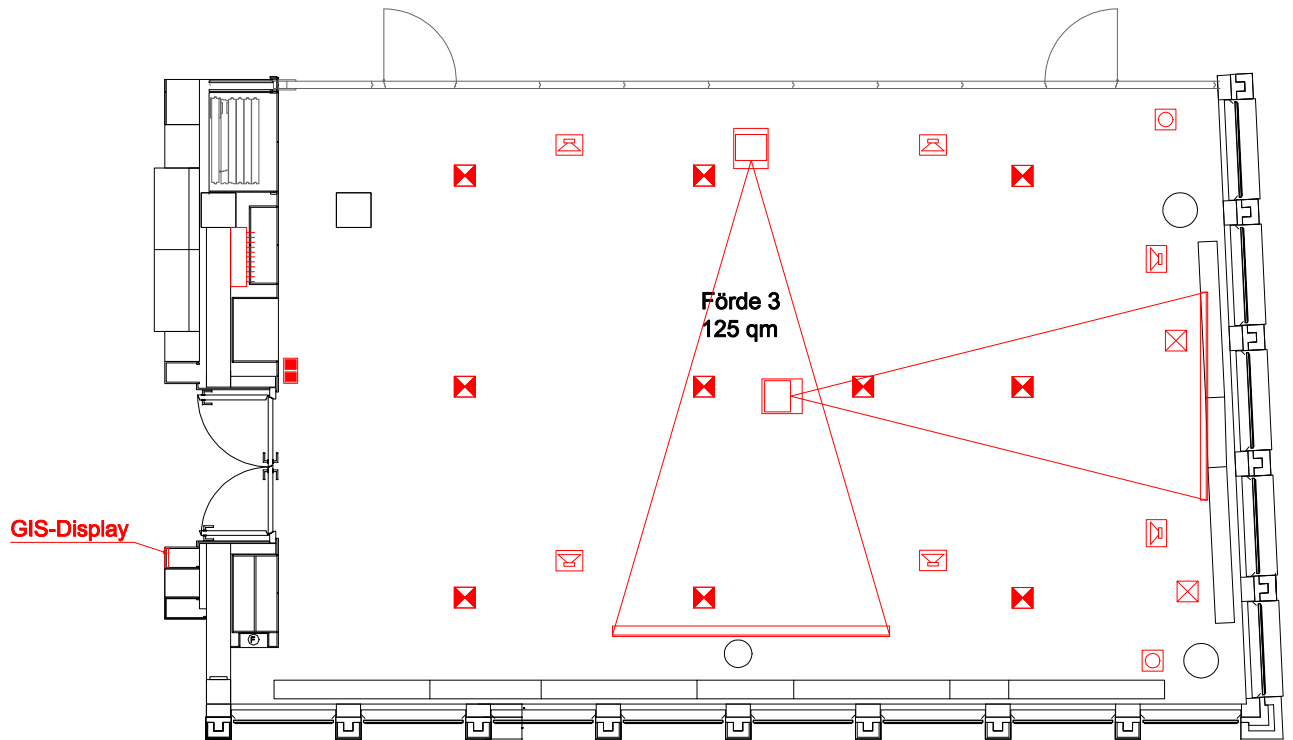

Förde 3

Daylight	x
Air-conditioned	x
To be darkened	x
Accessible by car	-
Internet access	WLAN/LAN
Power connection	39 x 220 V / 2 x 16 A / 1 x 32 A
Projector	Integrated
TV connection	x
Sound system	x
Floor covering	Carpet
Location in hotel	1st floor with lift
Other features	View on the Kiel Fjord