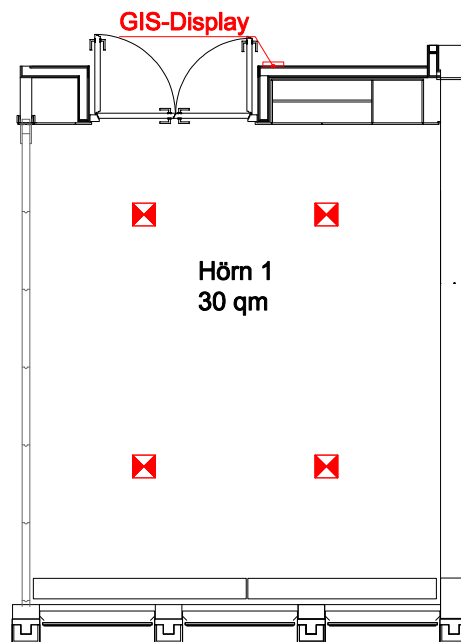

Hörn 1

Daylight	x
Air-conditioned	x
To be darkened	x
Accessible by car	–
Internet access	WLAN/LAN
Power connection	14 x 220 V / 1 x 16 A
Projector	Mobile
TV connection	x
Sound system	–
Floor covering	Wood
Location in hotel	1st floor with lift
Other features