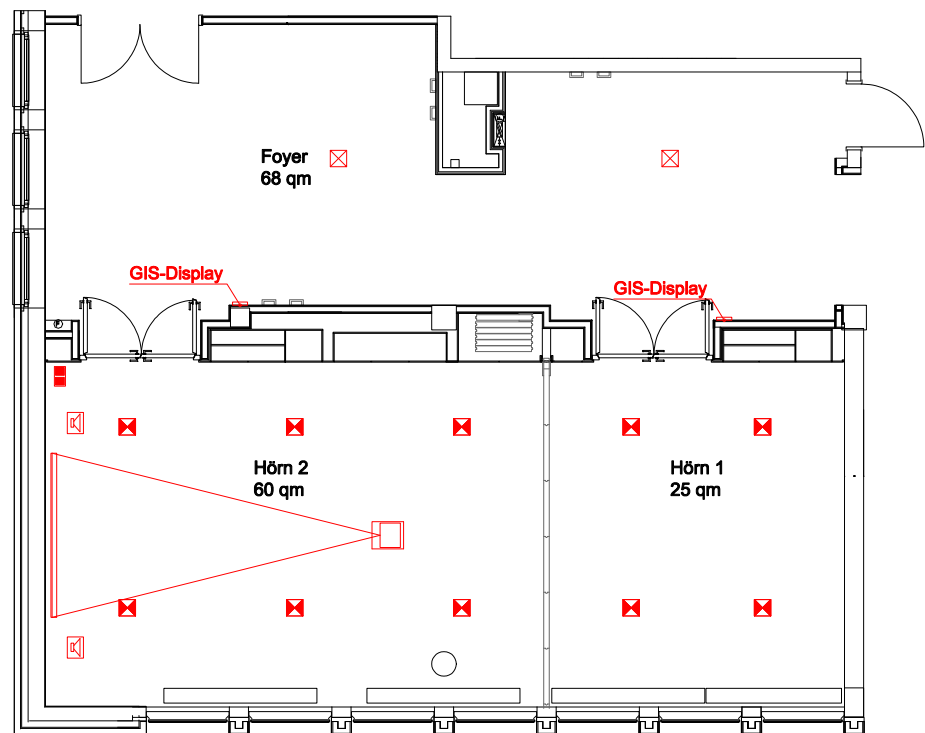

Hörn 1+2

Daylight	x
Air-conditioned	x
To be darkened	x
Accessible by car	-
Internet access	WLAN/LAN
Power connection	35 x 220 V / 1 x 16 A
Projector	Integrated
TV connection	x
Sound system	x
Floor covering	Wood
Location in hotel	1st floor with lift
Other features