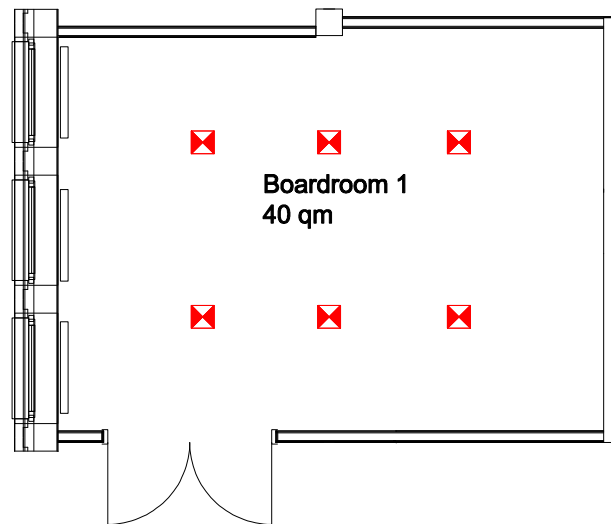

Boardroom 1

Daylight	x
Air-conditioned	x
To be darkened	x
Accessible by car	-
Internet access	WLAN/LAN
Power connection	23 x 220 V
Projector	Mobile
TV connection	x
Sound system	-
Floor covering	Carpet
Location in hotel	1st floor with lift
Other features