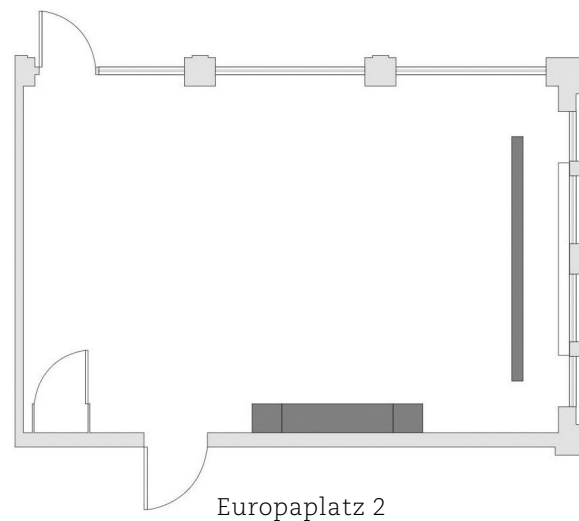

FUNCTION ROOMS

GROUND FLOOR

11th FLOOR

Europaplatz foyer = 78 m²

Ballsaal 1 foyer = 205 m²

Ballsaal 2 foyer = 115 m²

Capacities

	m ²	Maximum number of persons					Dimensions in m	
							Width	Length
Ground floor								
Europaplatz 1+2	160	140	90	40	100	150	7.64	23.05
- Europaplatz 1/2, each	80	60	45	26	40	75	7.64	11.52
Boardroom	48	-	-	-	14	-	7.64	6.08
11th floor:								
Ballsaal 1+2	350	280	200	-	190	320	15.28	23.05
- Ballsaal 1 / 2, each	175	145	110	45	110	160	15.28	11.52
Saal 1+2+3+4	160	140	90	40	100	150	7.64	23.05
Saal 1+2+3	120	90	75	34	80	115	7.64	17.25
Saal 1+2 / 3+4, each	80	60	45	26	40	75	7.64	11.52
- Saal 1 / 2 / 3 / 4, each	40	27	12	10	-	-	7.64	5.79

Room costs

	m ²	Whole day in €	Half day in €	Set-up costs in €
Ground floor				
Europaplatz 1+2	160	1,600.00	1,600.00	700.00
- Europaplatz 1/2, each	80	850.00	600.00	450.00
Boardroom	48	550.00	350.00	550.00
11th floor:				
Ballsaal 1+2	350	5,000.00	5,000.00	2,000.00
- Ballsaal 1 / 2, each	175	1,750.00	1,200.00	800.00
Saal 1+2+3+4	160	1,900.00	1,900.00	750.00
Saal 1+2+3	120	1,500.00	1,500.00	600.00
Saal 1+2 / 3+4, each	80	1,000.00	850.00	550.00
- Saal 1 / 2 / 3 / 4, each	40	600.00	450.00	300.00

Visualizations Europaplatz

Daylight	✓
Air conditioning	✓
To be darkened	✓
Accessible by car	-
Internet connection	✓
Electricity	220 V, 16 A / 400 V, 16 A
Projector / screen	✓
TV connection	Internet TV
Sound system	✓
Floor covering	Carpet
Location in hotel	Ground floor
Special features	Doors can be opened onto Europaplatz, floor-to-ceiling windows

Saal 1-4

Saal 1+2+3+4

Saal 1

Saal 1+2

Saal 1+2+3

Daylight	✓
Air conditioning	✓
To be darkened	✓
Accessible by car	-
Internet connection	✓
Electricity	220 V, 16 A / 400 V, 16 A
Projector /screen	✓
TV connection	Internet TV
Sound system	✓
Floor covering	Parquet
Location in hotel	11 th floor, with lift
Special features	360° view of Heidelberg, floor-to-ceiling windows