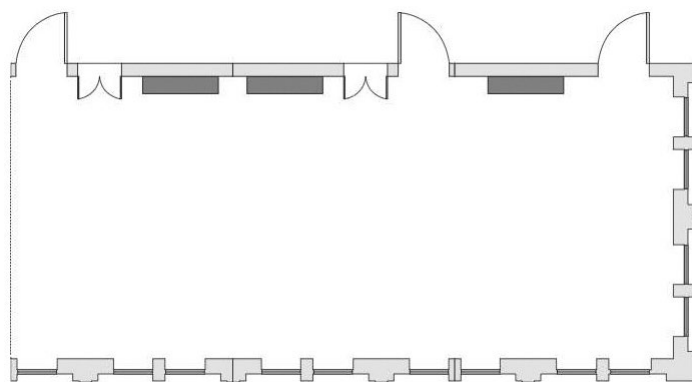

Saal 1-4

Saal 1+2+3+4

Saal 1

Saal 1+2

Saal 1+2+3

Daylight	✓
Air conditioning	✓
To be darkened	✓
Accessible by car	-
Internet connection	✓
Electricity	220 V, 16 A / 400 V, 16 A
Projector /screen	✓
TV connection	Internet TV
Sound system	✓
Floor covering	Parquet
Location in hotel	11 th floor, with lift
Special features	360° view of Heidelberg, floor-to-ceiling windows