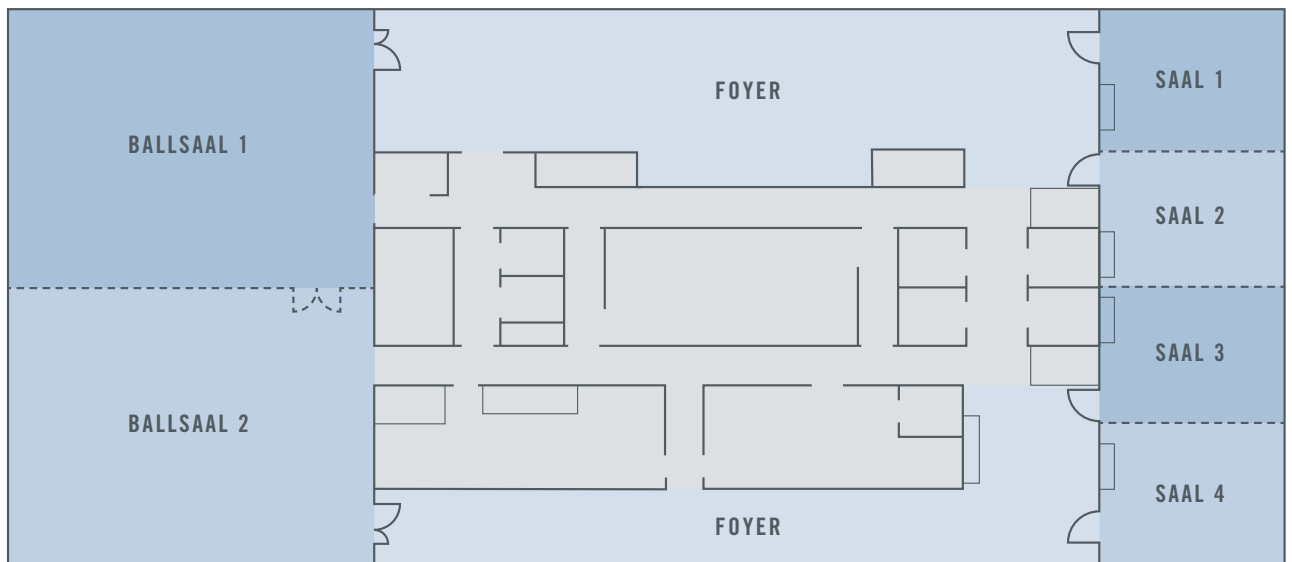

FUNCTION ROOMS

GROUND FLOOR

11th FLOOR

Europaplatz foyer = 78 m²

Ballsaal 1 foyer = 205 m²

Ballsaal 2 foyer = 115 m²

Capacities

	m ²	Maximum number of persons					Dimensions in m	
							Width	Length
Ground floor								
Europaplatz 1+2	160	140	90	40	100	150	7.64	23.05
- Europaplatz 1/2, each	80	60	45	26	40	75	7.64	11.52
Boardroom	48	-	-	-	14	-	7.64	6.08
11th floor:								
Ballsaal 1+2	350	280	200	-	190	320	15.28	23.05
- Ballsaal 1 / 2, each	175	145	110	45	110	160	15.28	11.52
Saal 1+2+3+4	160	140	90	40	100	150	7.64	23.05
Saal 1+2+3	120	90	75	34	80	115	7.64	17.25
Saal 1+2 / 3+4, each	80	60	45	26	40	75	7.64	11.52
- Saal 1 / 2 / 3 / 4, each	40	27	12	10	-	-	7.64	5.79

Room costs

	m ²	Whole day in €	Half day in €	Set-up costs in €
Ground floor				
Europaplatz 1+2	160	1,600.00	1,600.00	700.00
- Europaplatz 1/2, each	80	850.00	600.00	450.00
Boardroom	48	550.00	350.00	550.00
11th floor:				
Ballsaal 1+2	350	5,000.00	5,000.00	2,000.00
- Ballsaal 1 / 2, each	175	1,750.00	1,200.00	800.00
Saal 1+2+3+4	160	1,900.00	1,900.00	750.00
Saal 1+2+3	120	1,500.00	1,500.00	600.00
Saal 1+2 / 3+4, each	80	1,000.00	850.00	550.00
- Saal 1 / 2 / 3 / 4, each	40	600.00	450.00	300.00

Ballsaal

Ballsaal

Ballsaal 1

Ballsaal 2

Daylight	✓
Air conditioning	✓
To be darkened	✓
Accessible by car	-
Internet connection	✓
Electricity	220 V, 16 A / 400 V, 16 A
Projector / screen	✓
TV connection	Internet TV
Sound system	✓
Floor covering	Parquet
Location in hotel	11 th floor, with lift
Special features	360° view of Heidelberg, floor-to-ceiling windows

Saal 1-4

Saal 1+2+3+4

Saal 1

Saal 1+2

Saal 1+2+3

Daylight	✓
Air conditioning	✓
To be darkened	✓
Accessible by car	-
Internet connection	✓
Electricity	220 V, 16 A / 400 V, 16 A
Projector /screen	✓
TV connection	Internet TV
Sound system	✓
Floor covering	Parquet
Location in hotel	11 th floor, with lift
Special features	360° view of Heidelberg, floor-to-ceiling windows