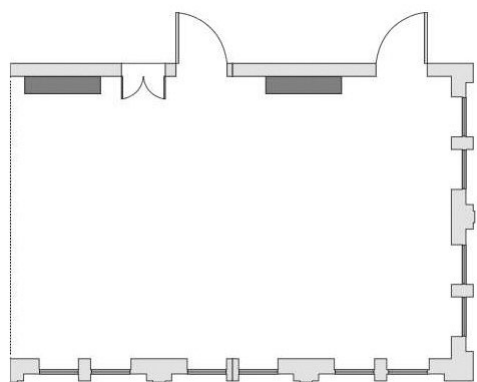

FUNCTION ROOMS

GROUND FLOOR

11th FLOOR

Europaplatz foyer = 78 m²

Ballsaal 1 foyer = 205 m²

Ballsaal 2 foyer = 115 m²

Capacities

	m ²	Maximum number of persons					Dimensions in m	
							Width	Length
Ground floor								
Europaplatz 1+2	160	140	90	40	100	150	7.64	23.05
- Europaplatz 1/2, each	80	60	45	26	40	75	7.64	11.52
Boardroom	48	-	-	-	14	-	7.64	6.08
11th floor:								
Ballsaal 1+2	350	280	200	-	190	320	15.28	23.05
- Ballsaal 1 / 2, each	175	145	110	45	110	160	15.28	11.52
Saal 1+2+3+4	160	140	90	40	100	150	7.64	23.05
Saal 1+2+3	120	90	75	34	80	115	7.64	17.25
Saal 1+2 / 3+4, each	80	60	45	26	40	75	7.64	11.52
- Saal 1 / 2 / 3 / 4, each	40	27	12	10	-	-	7.64	5.79

Ballsaal

Ballsaal

Ballsaal 1

Ballsaal 2

Daylight	✓
Air conditioning	✓
To be darkened	✓
Accessible by car	-
Internet connection	✓
Electricity	220 V, 16 A / 400 V, 16 A
Projector / screen	✓
TV connection	Internet TV
Sound system	✓
Floor covering	Parquet
Location in hotel	11 th floor, with lift
Special features	360° view of Heidelberg, floor-to-ceiling windows

Saal 1-4

Saal 1+2+3+4

Saal 1

Saal 1+2

Saal 1+2+3

Daylight	✓
Air conditioning	✓
To be darkened	✓
Accessible by car	-
Internet connection	✓
Electricity	220 V, 16 A / 400 V, 16 A
Projector /screen	✓
TV connection	Internet TV
Sound system	✓
Floor covering	Parquet
Location in hotel	11 th floor, with lift
Special features	360° view of Heidelberg, floor-to-ceiling windows