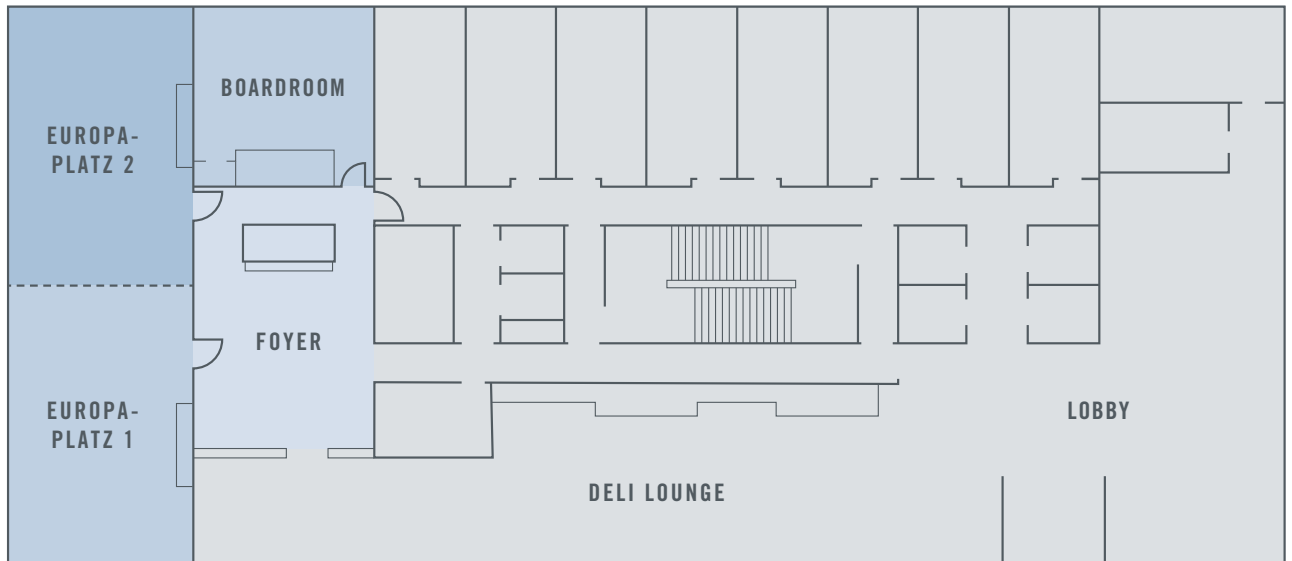

FUNCTION ROOMS

GROUND FLOOR

11th FLOOR

Europaplatz foyer = 78 m²

Ballsaal 1 foyer = 205 m²

Ballsaal 2 foyer = 115 m²

Capacities

	m ²	Maximum number of persons					Dimensions in m	
							Width	Length
Ground floor								
Europaplatz 1+2	160	140	90	40	100	150	7.64	23.05
- Europaplatz 1/2, each	80	60	45	26	40	75	7.64	11.52
Boardroom	48	-	-	-	14	-	7.64	6.08
11th floor:								
Ballsaal 1+2	350	280	200	-	190	320	15.28	23.05
- Ballsaal 1 / 2, each	175	145	110	45	110	160	15.28	11.52
Saal 1+2+3+4	160	140	90	40	100	150	7.64	23.05
Saal 1+2+3	120	90	75	34	80	115	7.64	17.25
Saal 1+2 / 3+4, each	80	60	45	26	40	75	7.64	11.52
- Saal 1 / 2 / 3 / 4, each	40	27	12	10	-	-	7.64	5.79

Room costs

	m ²	Whole day in €	Half day in €	Set-up costs in €
Ground floor				
Europaplatz 1+2	160	1,600.00	1,600.00	700.00
- Europaplatz 1/2, each	80	850.00	600.00	450.00
Boardroom	48	550.00	350.00	550.00
11th floor:				
Ballsaal 1+2	350	5,000.00	5,000.00	2,000.00
- Ballsaal 1 / 2, each	175	1,750.00	1,200.00	800.00
Saal 1+2+3+4	160	1,900.00	1,900.00	750.00
Saal 1+2+3	120	1,500.00	1,500.00	600.00
Saal 1+2 / 3+4, each	80	1,000.00	850.00	550.00
- Saal 1 / 2 / 3 / 4, each	40	600.00	450.00	300.00

Ballsaal

Ballsaal

Ballsaal 1

Ballsaal 2

Daylight	✓
Air conditioning	✓
To be darkened	✓
Accessible by car	-
Internet connection	✓
Electricity	220 V, 16 A / 400 V, 16 A
Projector / screen	✓
TV connection	Internet TV
Sound system	✓
Floor covering	Parquet
Location in hotel	11 th floor, with lift
Special features	360° view of Heidelberg, floor-to-ceiling windows

Saal 1-4

Saal 1+2+3+4

Saal 1

Saal 1+2

Saal 1+2+3

Daylight	✓
Air conditioning	✓
To be darkened	✓
Accessible by car	-
Internet connection	✓
Electricity	220 V, 16 A / 400 V, 16 A
Projector /screen	✓
TV connection	Internet TV
Sound system	✓
Floor covering	Parquet
Location in hotel	11 th floor, with lift
Special features	360° view of Heidelberg, floor-to-ceiling windows