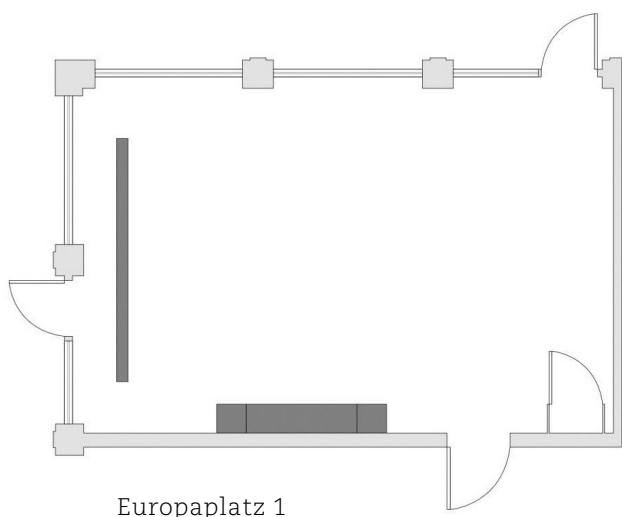

FUNCTION ROOMS

GROUND FLOOR

11th FLOOR

Europaplatz foyer = 78 m²

Ballsaal 1 foyer = 205 m²

Ballsaal 2 foyer = 115 m²

Capacities

	m ²	Maximum number of persons					Dimensions in m	
							Width	Length
Ground floor								
Europaplatz 1+2	160	140	90	40	100	150	7.64	23.05
- Europaplatz 1/2, each	80	60	45	26	40	75	7.64	11.52
Boardroom	48	-	-	-	14	-	7.64	6.08
11th floor:								
Ballsaal 1+2	350	280	200	-	190	320	15.28	23.05
- Ballsaal 1 / 2, each	175	145	110	45	110	160	15.28	11.52
Saal 1+2+3+4	160	140	90	40	100	150	7.64	23.05
Saal 1+2+3	120	90	75	34	80	115	7.64	17.25
Saal 1+2 / 3+4, each	80	60	45	26	40	75	7.64	11.52
- Saal 1 / 2 / 3 / 4, each	40	27	12	10	-	-	7.64	5.79

Room costs

	m ²	Whole day in €	Half day in €	Set-up costs in €
Ground floor				
Europaplatz 1+2	160	1,600.00	1,600.00	700.00
- Europaplatz 1/2, each	80	850.00	600.00	450.00
Boardroom	48	550.00	350.00	550.00
11th floor:				
Ballsaal 1+2	350	5,000.00	5,000.00	2,000.00
- Ballsaal 1 / 2, each	175	1,750.00	1,200.00	800.00
Saal 1+2+3+4	160	1,900.00	1,900.00	750.00
Saal 1+2+3	120	1,500.00	1,500.00	600.00
Saal 1+2 / 3+4, each	80	1,000.00	850.00	550.00
- Saal 1 / 2 / 3 / 4, each	40	600.00	450.00	300.00

Visualizations Europaplatz

Daylight	✓
Air conditioning	✓
To be darkened	✓
Accessible by car	-
Internet connection	✓
Electricity	220 V, 16 A / 400 V, 16 A
Projector / screen	✓
TV connection	Internet TV
Sound system	✓
Floor covering	Carpet
Location in hotel	Ground floor
Special features	Doors can be opened onto Europaplatz, floor-to-ceiling windows

Saal 1-4

Saal 1+2+3+4

Saal 1

Saal 1+2

Saal 1+2+3

Daylight	✓
Air conditioning	✓
To be darkened	✓
Accessible by car	-
Internet connection	✓
Electricity	220 V, 16 A / 400 V, 16 A
Projector /screen	✓
TV connection	Internet TV
Sound system	✓
Floor covering	Parquet
Location in hotel	11 th floor, with lift
Special features	360° view of Heidelberg, floor-to-ceiling windows