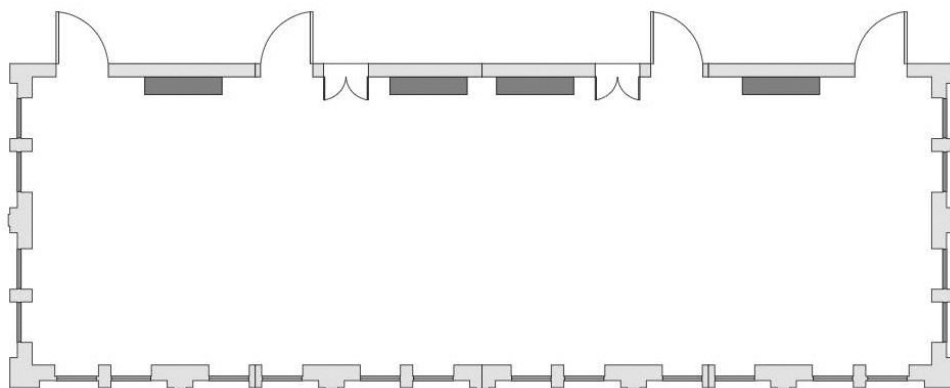

FUNCTION ROOMS

GROUND FLOOR

11th FLOOR

Europaplatz foyer = 78 m²

Ballsaal 1 foyer = 205 m²

Ballsaal 2 foyer = 115 m²

Capacities

	m ²	Maximum number of persons					Dimensions in m	
							Width	Length
Ground floor								
Europaplatz 1+2	160	140	90	40	100	150	7.64	23.05
- Europaplatz 1/2, each	80	60	45	26	40	75	7.64	11.52
Boardroom	48	-	-	-	14	-	7.64	6.08
11th floor:								
Ballsaal 1+2	350	280	200	-	190	320	15.28	23.05
- Ballsaal 1 / 2, each	175	145	110	45	110	160	15.28	11.52
Saal 1+2+3+4	160	140	90	40	100	150	7.64	23.05
Saal 1+2+3	120	90	75	34	80	115	7.64	17.25
Saal 1+2 / 3+4, each	80	60	45	26	40	75	7.64	11.52
- Saal 1 / 2 / 3 / 4, each	40	27	12	10	-	-	7.64	5.79

Room costs

	m ²	Whole day in €	Half day in €	Set-up costs in €
Ground floor				
Europaplatz 1+2	160	1,600.00	1,600.00	700.00
- Europaplatz 1/2, each	80	850.00	600.00	450.00
Boardroom	48	550.00	350.00	550.00
11th floor:				
Ballsaal 1+2	350	5,000.00	5,000.00	2,000.00
- Ballsaal 1 / 2, each	175	1,750.00	1,200.00	800.00
Saal 1+2+3+4	160	1,900.00	1,900.00	750.00
Saal 1+2+3	120	1,500.00	1,500.00	600.00
Saal 1+2 / 3+4, each	80	1,000.00	850.00	550.00
- Saal 1 / 2 / 3 / 4, each	40	600.00	450.00	300.00

Ballsaal

Ballsaal

Ballsaal 1

Ballsaal 2

Daylight	✓
Air conditioning	✓
To be darkened	✓
Accessible by car	-
Internet connection	✓
Electricity	220 V, 16 A / 400 V, 16 A
Projector / screen	✓
TV connection	Internet TV
Sound system	✓
Floor covering	Parquet
Location in hotel	11 th floor, with lift
Special features	360° view of Heidelberg, floor-to-ceiling windows

Saal 1-4

Saal 1+2+3+4

Saal 1

Saal 1+2

Saal 1+2+3

Daylight	✓
Air conditioning	✓
To be darkened	✓
Accessible by car	-
Internet connection	✓
Electricity	220 V, 16 A / 400 V, 16 A
Projector /screen	✓
TV connection	Internet TV
Sound system	✓
Floor covering	Parquet
Location in hotel	11 th floor, with lift
Special features	360° view of Heidelberg, floor-to-ceiling windows